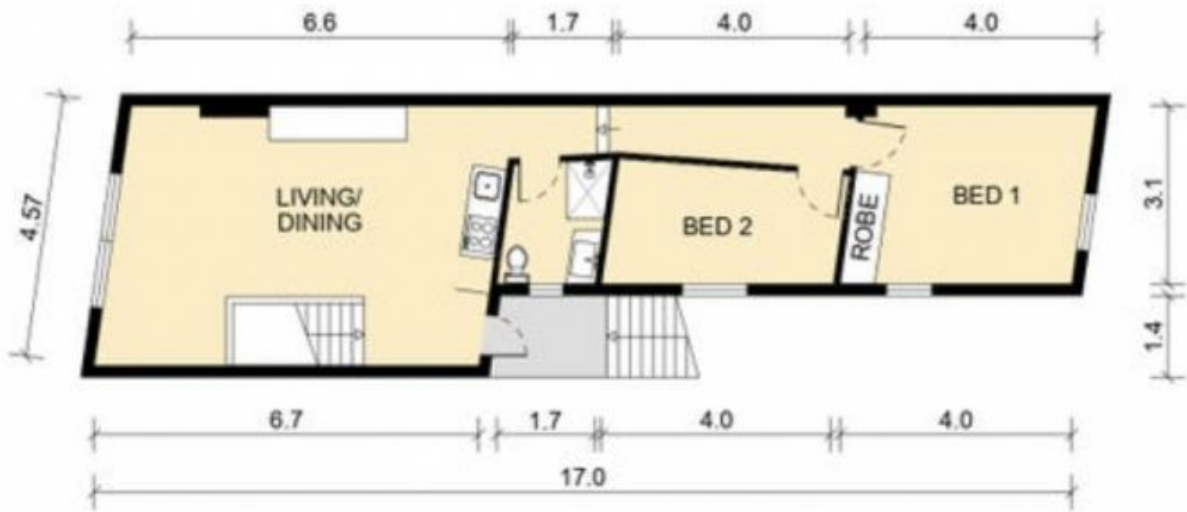

FIRST FLOOR