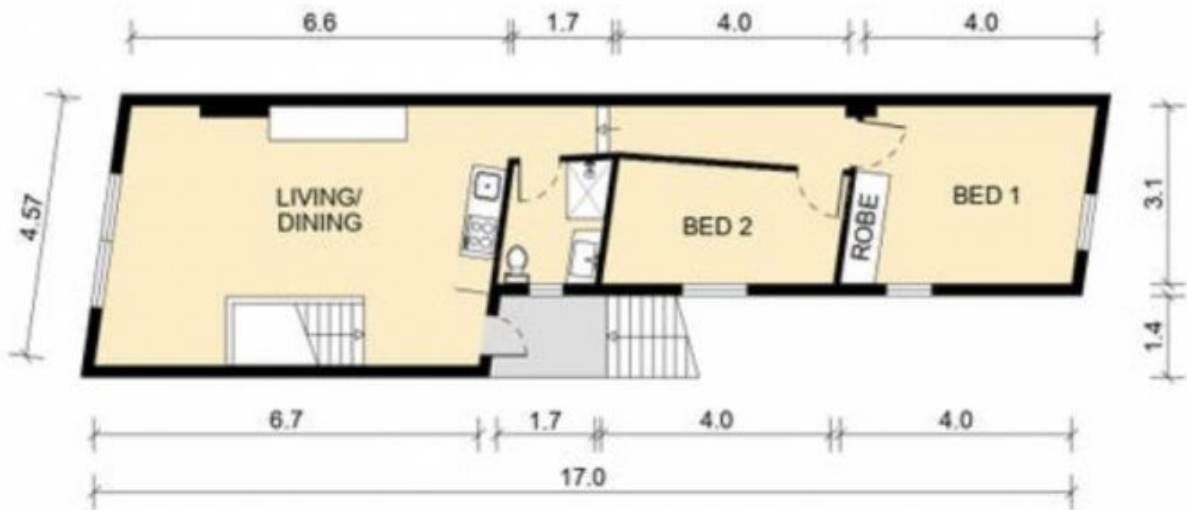

514 King Street Newtown NSW

The Edge Property Agency is pleased to offer for lease this retail shop in a highly desirable position on King Street.

- + Prominent shop front
- + Signage options
- + Retail area of approx 68 sqm
- + Storage area of approx 22 sqm
- + Highly exposed
- + Huge levels of passing trade
- + Flexible terms offered
- + Proven location

Price : CONTACT AGENT
Building Size : 90 sqm
View : <https://www.the-edge.com.au/lease/nsw/inner-west/newtown/commercial/retail/7632932>

Achilles Peshos
 02 9267 9832

FIRST FLOOR